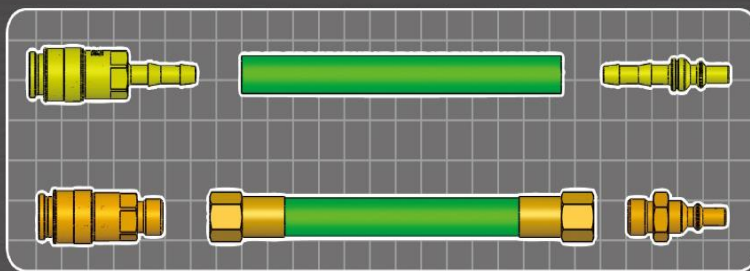

QUICK-ACTION COUPLINGS

Conformity with
EN561, ISO 7289

Features

- Brass construction.
- Leakage-free connection without tools.
- Double O-ring sealing coupling.
- Color-coded couplings and pins.
- Threads in accordance with EN560, ISO3253.

Item No. Specifications

Q388-R6/L6 6mm
R6 – Oxy #203964
L6 – Fuel #204015

Q188-AR/AL
AR – Oxy #204225
AL – Fuel #204226

Q388-A04/A09
A04 – Oxy #203974
A09 – Fuel #203975

Item No. Specifications

Q188-R6/L6 6mm
R6 – Oxy #203966
L6 – Fuel #204035